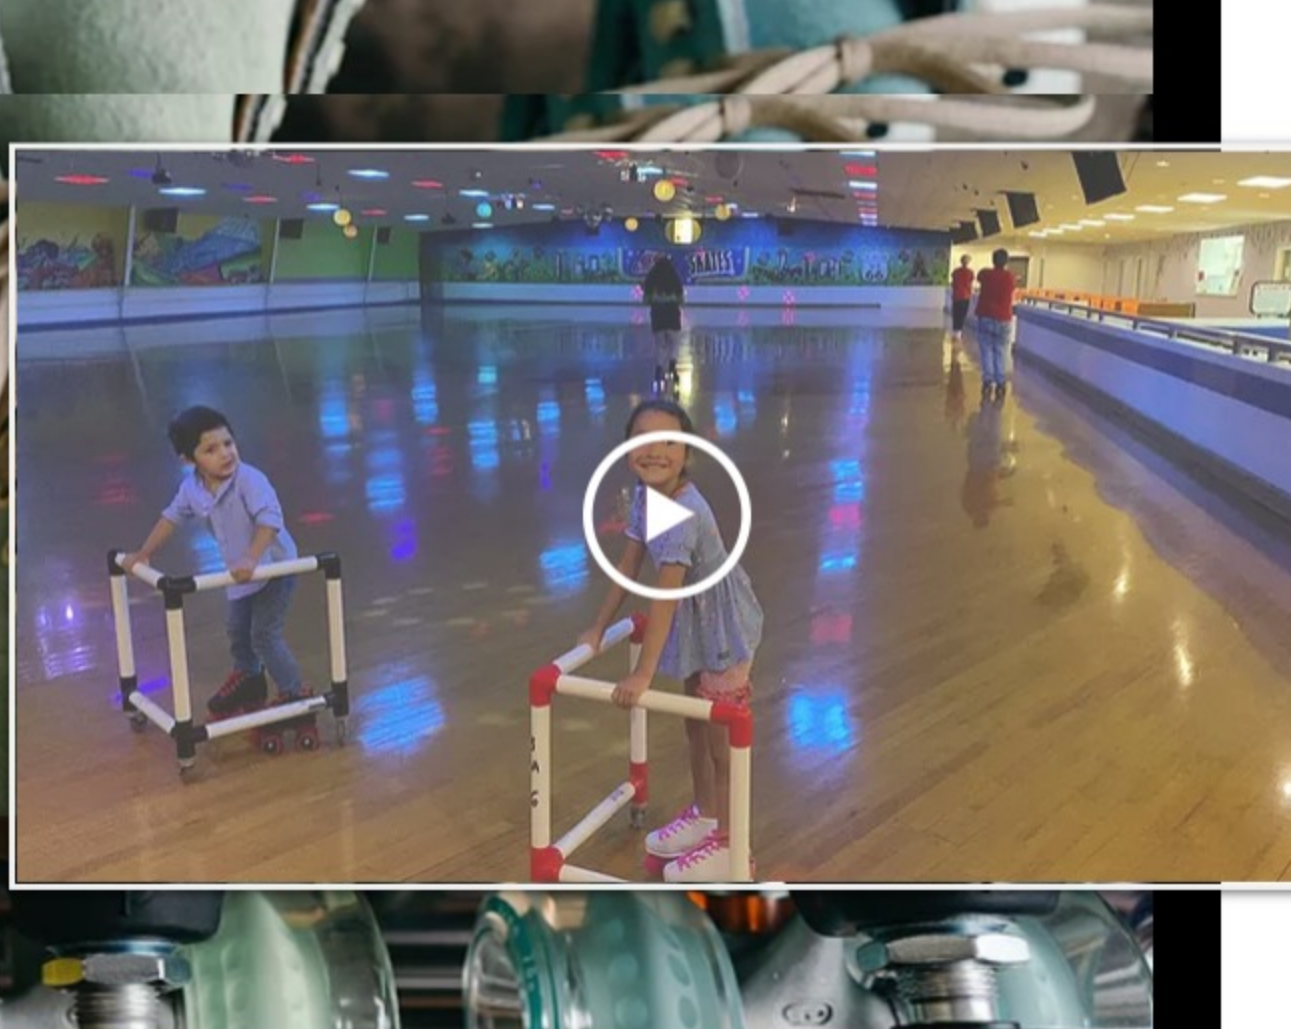

Top Skating Rink in Tulsa, Oklahoma

CLASSES

At Route 66 Skates, we know that people of all ages deserve to have some fun. Our Skating Lessons will bring smiles and laughter to kids and adults alike. Whether you're looking for a fun outing, or want to try something new, our Skating Rink has something for everyone to enjoy!

Safe & Fun-Filled Environment

Send us your photos & videos to our social media accounts to be added to our gallery! [f](#) [@](#)

Recreational Facility Rentals

Route 66 Skates offers visitors of all ages the chance to play like a kid.

Our Recreational Facility Rentals are a great way for you to experience the thrill of many of our entertainment options.

Come see what our Recreational Facility Rentals are all about today.

SHARE YOUR THOUGHTS, IDEAS AND COMMENTS!

7 comments

Leave a message...

☆☆☆☆☆

This place is awesome now that it's reopened. Went Saturday and Wednesday and the crowd was pretty small.
★★★★★
Genie · a month ago · Reply · [t](#) [f](#) [in](#) · 0 ♡