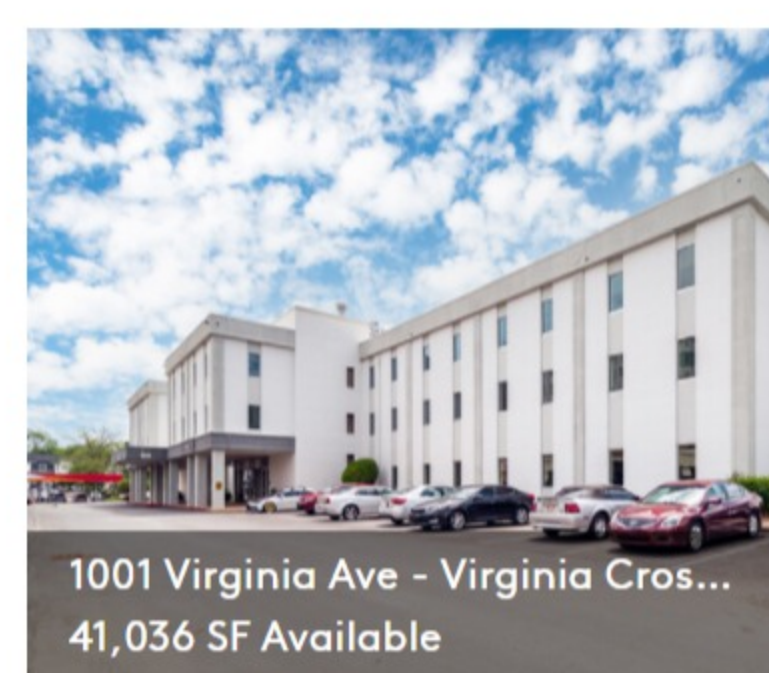

1283-1304 Columbia Dr Decatur, GA 30032

Avondale Crossing · Retail Property For Lease

YOU MAY ALSO LIKE

SITE PLAN

AVONDALE CROSSING

Center Type	Neighborhood Center	Frontage	622' on Columbia Dr
Parking	685 Spaces	Gross Leasable Area	123,046 SF
Zoning	C1 - Local Comm Dist	Total Land Area	24.80 AC
Stores	11	Year Built	1968
Center Properties	3		

ABOUT THE PROPERTY

Ample Signage with near intersection

- Signage
- Signalized Intersection

NEARBY MAJOR RETAILERS

YOU MAY ALSO LIKE

Listing ID: 22479560 Date Created: 7/21/2016 Last Updated: 12/6/2021
Address: 1283-1304 Columbia Dr, Decatur, GA

The **Belvedere Park Retail Property** at 1283-1304 Columbia Dr, **Decatur, GA 30032** is currently available. Contact Selig Enterprises for more information.

PROPERTIES IN NEARBY NEIGHBORHOODS

- | | |
|-------------------------------|-------------------------------|
| North Atlanta Retail Space | Central Midtown Retail Space |
| Midtown Atlanta Retail Space | Lenox Retail Space |
| Northlake Retail Space | Arts District Retail Space |
| Southeast DeKalb Retail Space | North Buckhead Retail Space |
| Downtown Atlanta Retail Space | Peachtree Center Retail Space |
| Eastside Atlanta Retail Space | Brookwood Retail Space |
| Upper West Side Retail Space | Garden Hills Retail Space |
| Downtown Decatur Retail Space | |