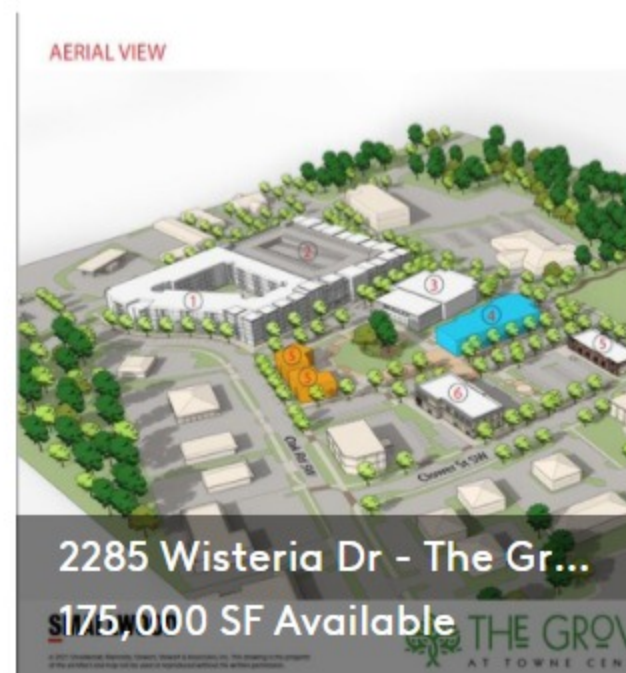

1283-1304 Columbia Dr Decatur, GA 30032

Avondale Crossing · Retail Property For Lease

YOU MAY ALSO LIKE

SITE PLAN

AVONDALE CROSSING

Center Type	Neighborhood Center	Frontage	622' on Columbia Dr
Parking	685 Spaces	Gross Leasable Area	123,046 SF
Zoning	C1 - Local Comm Dist	Total Land Area	24.80 AC
Stores	11	Year Built	1968
Center Properties	3		

ABOUT THE PROPERTY

Ample Signage with near intersection

- Signage
- Signalized Intersection

NEARBY MAJOR RETAILERS

YOU MAY ALSO LIKE

Listing ID: 22479560 Date Created: 7/21/2016 Last Updated: 12/6/2021
Address: 1283-1304 Columbia Dr, Decatur, GA

The **Belvedere Park Retail Property** at 1283-1304 Columbia Dr, **Decatur, GA 30032** is currently available. Contact Selig Enterprises for more information.

PROPERTIES IN NEARBY NEIGHBORHOODS

- | | |
|-------------------------------|-------------------------------|
| North Atlanta Retail Space | Central Midtown Retail Space |
| Midtown Atlanta Retail Space | Lenox Retail Space |
| Northlake Retail Space | Arts District Retail Space |
| Southeast DeKalb Retail Space | North Buckhead Retail Space |
| Downtown Atlanta Retail Space | Peachtree Center Retail Space |
| Eastside Atlanta Retail Space | Brookwood Retail Space |
| Upper West Side Retail Space | Garden Hills Retail Space |
| Downtown Decatur Retail Space | |