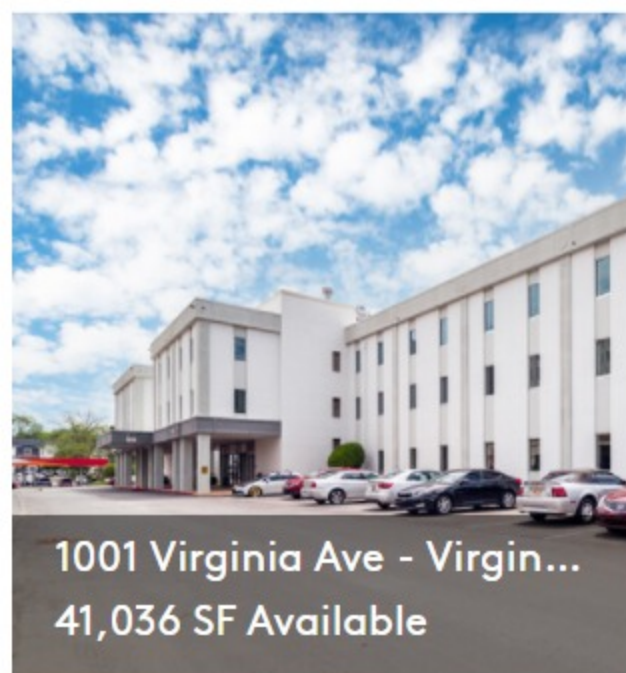

1283-1304 Columbia Dr Decatur, GA 30032

Avondale Crossing · Retail Property For Lease

YOU MAY ALSO LIKE

SITE PLAN

AVONDALE CROSSING

Center Type	Neighborhood Center	Frontage	622' on Columbia Dr
Parking	685 Spaces	Gross Leasable Area	123,046 SF
Zoning	C1 - Local Comm Dist	Total Land Area	24.80 AC
Stores	11	Year Built	1968
Center Properties	3		

ABOUT THE PROPERTY

Ample Signage with near intersection

- Signage
- Signalized Intersection

NEARBY MAJOR RETAILERS

YOU MAY ALSO LIKE

Listing ID: 22479560 Date Created: 7/21/2016 Last Updated: 12/6/2021
Address: 1283-1304 Columbia Dr, Decatur, GA

The **Belvedere Park Retail Property** at 1283-1304 Columbia Dr, **Decatur, GA 30032** is currently available. Contact Selig Enterprises for more information.

PROPERTIES IN NEARBY NEIGHBORHOODS

- | | |
|-------------------------------|-------------------------------|
| North Atlanta Retail Space | Central Midtown Retail Space |
| Midtown Atlanta Retail Space | Lenox Retail Space |
| Northlake Retail Space | Arts District Retail Space |
| Southeast DeKalb Retail Space | North Buckhead Retail Space |
| Downtown Atlanta Retail Space | Peachtree Center Retail Space |
| Eastside Atlanta Retail Space | Brookwood Retail Space |
| Upper West Side Retail Space | Garden Hills Retail Space |
| Downtown Decatur Retail Space | |