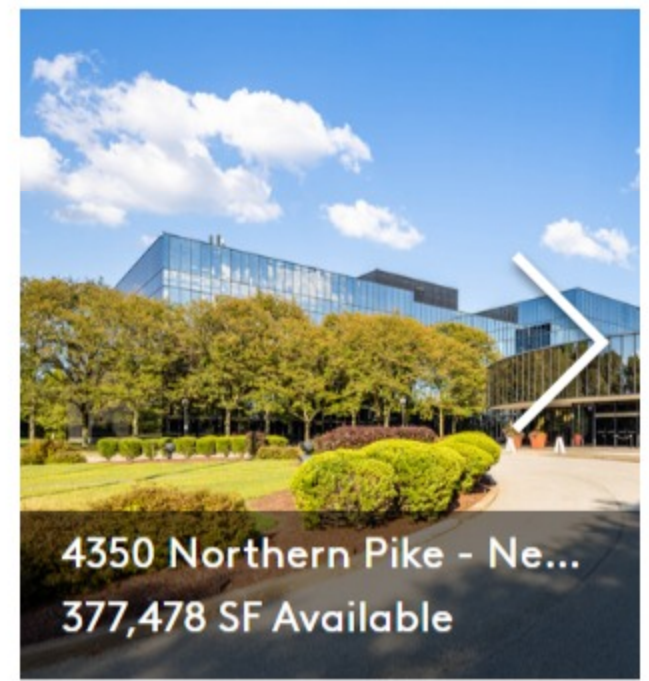

This Property is no longer advertised on LoopNet.com.

1236 State Route 168 Georgetown, PA 15043

Property For Lease

Commercial Real Estate / Pennsylvania / Georgetown /
1236 State Route 168, Georgetown, PA 15043

YOU MAY ALSO LIKE

HIGHLIGHTS

- Former Daycare
- Kitchen
- Former outdoor skating rink
- Insulated and drywalled
- two bathrooms

PROPERTY FOR LEASE

Property Type	Retail
Property Subtype	Day Care Center
Gross Leasable Area	4,000 SF
Year Built	2000

Listing ID: 7959258 Date Created: 7/3/2017 Last Updated: 8/3/2018
 Address: 1236 State Route 168, Georgetown, PA

ABOUT THE PROPERTY

40x100 block building with attached 100x200 concrete slab, lots of parking available

Located in Hookstown, PA adjacent to the Hookstown Fair Grounds

YOU MAY ALSO LIKE

More public record information on 1236 State Route 168, Georgetown, PA 15043

The Property at 1236 State Route 168, **Georgetown, PA 15043** is no longer being advertised on LoopNet.com. Contact the broker for information on availability.