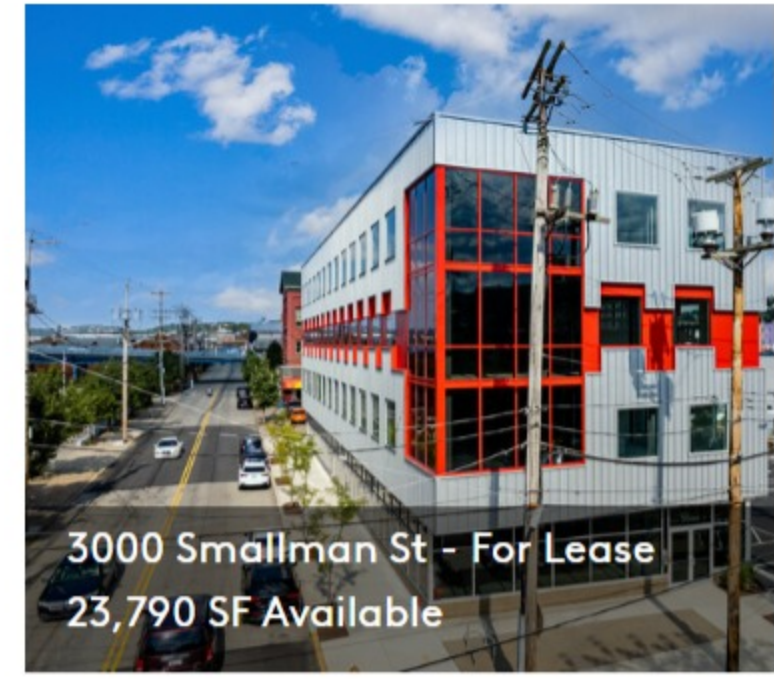

This Property is no longer advertised on LoopNet.com.

1236 State Route 168 Georgetown, PA 15043

Property For Lease

Commercial Real Estate / Pennsylvania / Georgetown /
1236 State Route 168, Georgetown, PA 15043

YOU MAY ALSO LIKE

HIGHLIGHTS

- Former Daycare
- Kitchen
- Former outdoor skating rink
- Insulated and drywalled
- two bathrooms

PROPERTY FOR LEASE

Property Type	Retail
Property Subtype	Day Care Center
Gross Leasable Area	4,000 SF
Year Built	2000

Listing ID: 7959258 Date Created: 7/3/2017 Last Updated: 8/3/2018
 Address: 1236 State Route 168, Georgetown, PA

ABOUT THE PROPERTY

40x100 block building with attached 100x200 concrete slab, lots of parking available

Located in Hookstown, PA adjacent to the Hookstown Fair Grounds

YOU MAY ALSO LIKE

More public record information on 1236 State Route 168, Georgetown, PA 15043

The Property at 1236 State Route 168, **Georgetown, PA 15043** is no longer being advertised on LoopNet.com. Contact the broker for information on availability.