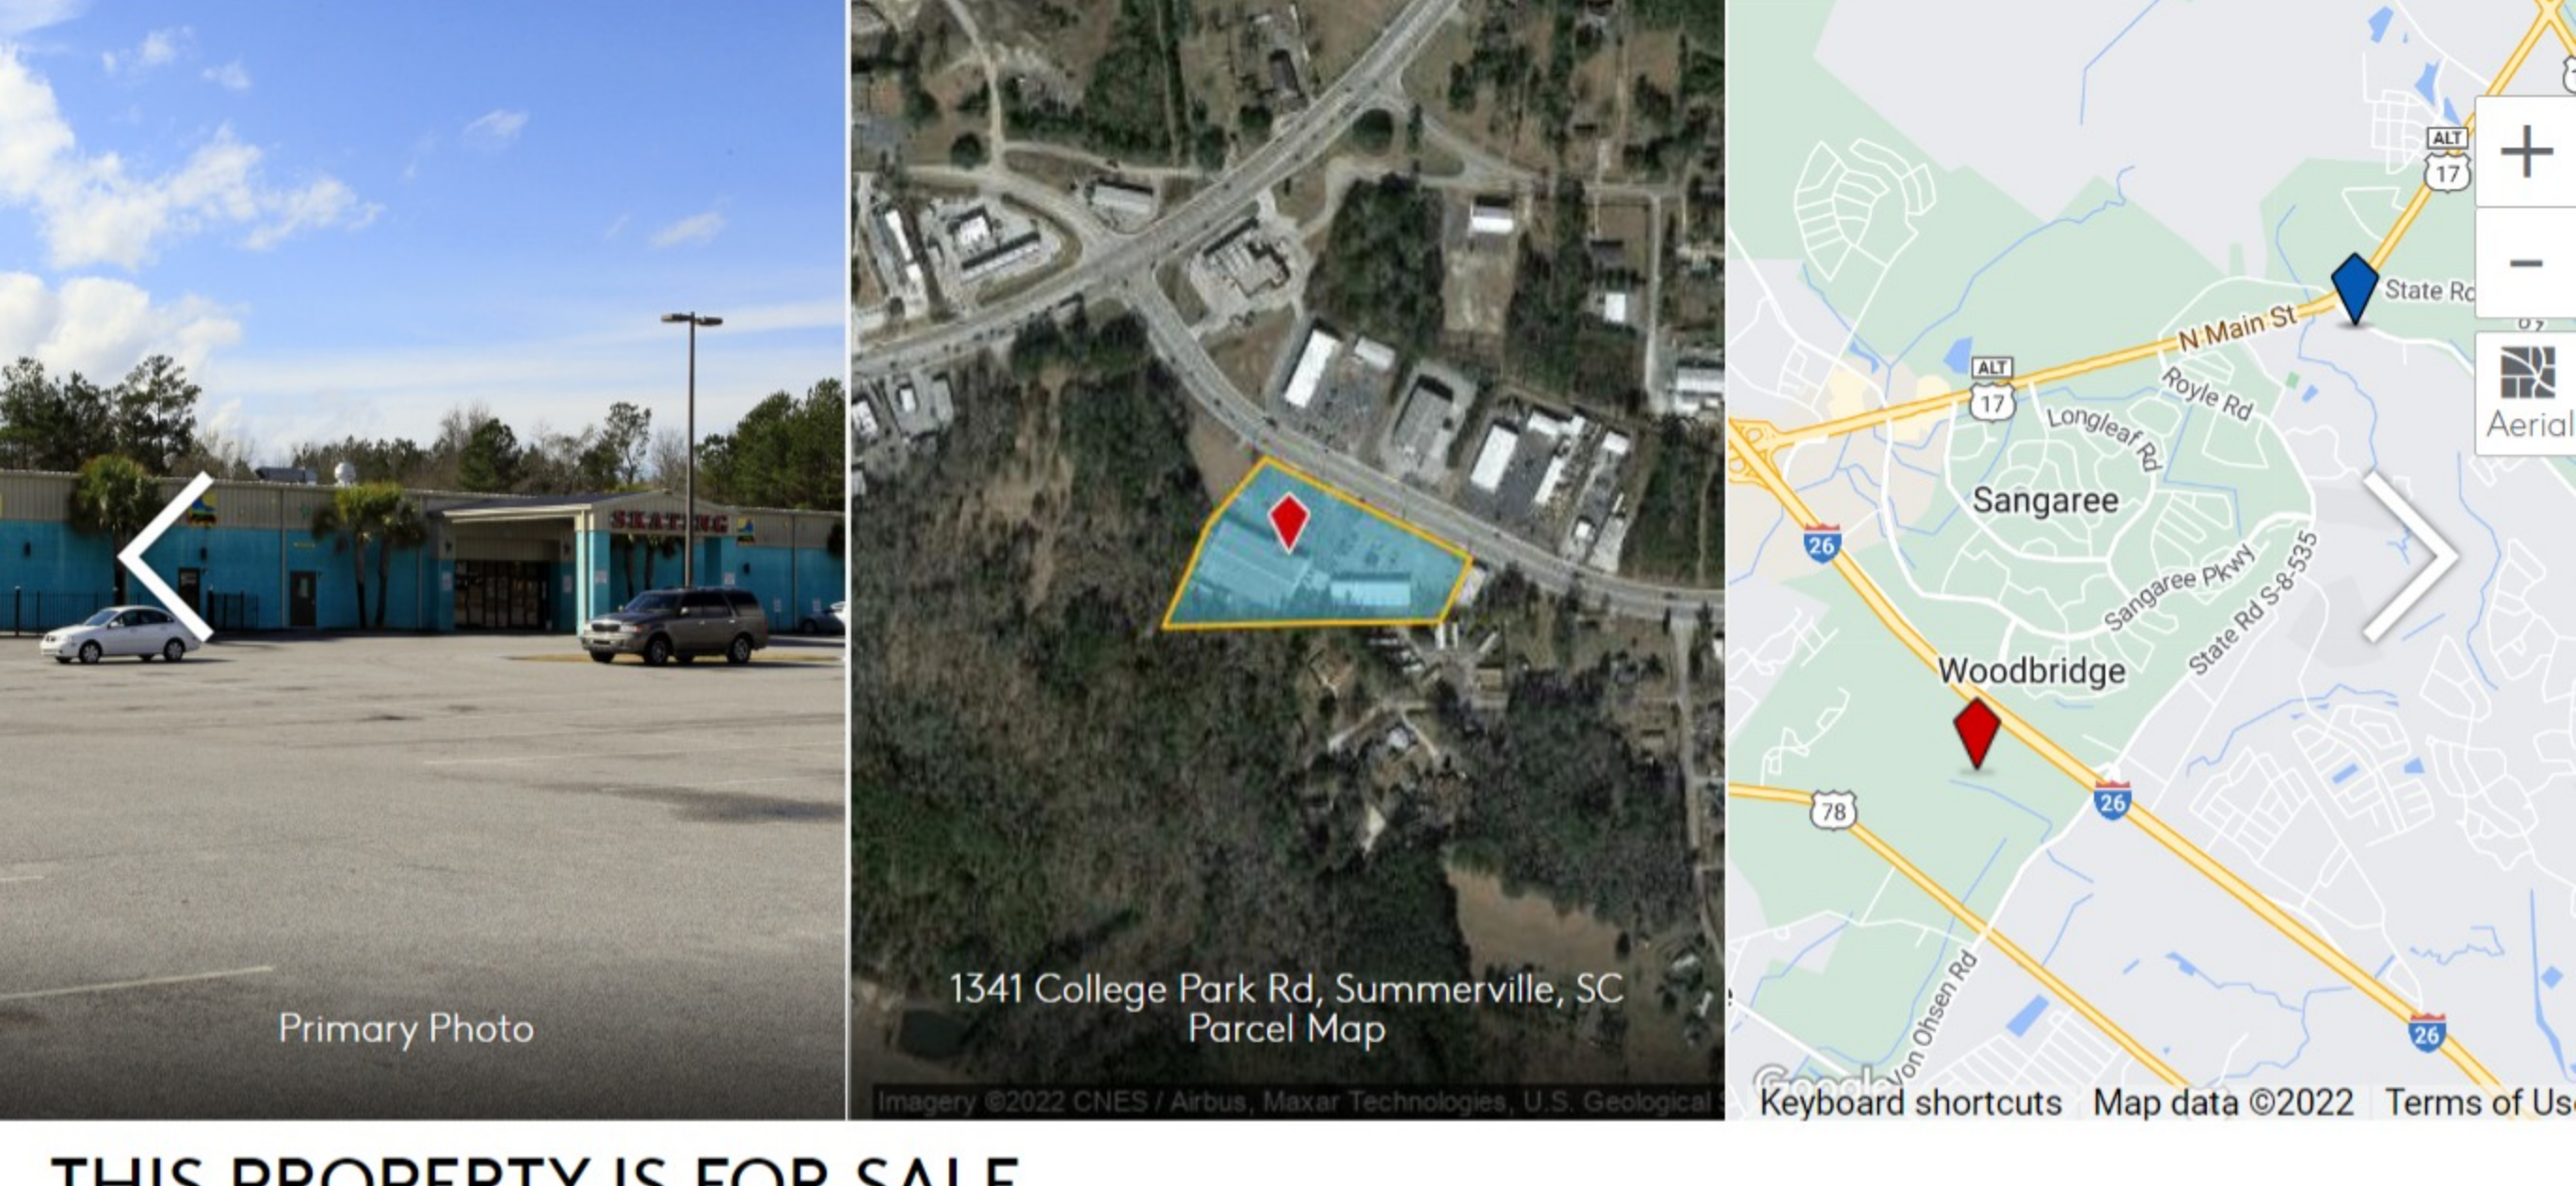

PROPERTY RECORD

This page contains information about the property located at 1341 College Park Rd, Summerville, SC, 29486. It is currently available for sale.

1341 College Park Rd, Summerville, SC 29486

PROPERTY DETAIL

Information for the property located at 1341 College Park Rd Summerville, SC includes data gathered from Berkeley County tax records, public records data providers and LoopNet historical data records.

Address	1341 College Park Rd	APN/Parcel ID	222-00-00-113
Subdivision Name	Comm Us 176	Land Use	Skatingrink
Legal Description	ASSESSMENT DISTRICT: 956SKATING RINK (SECT 16 PG 14)TRACT D-6, 7 & 8	Zoning	X
County	Berkeley	Flood Zone	45015C0590E
State	South Carolina	Tax Year	2021
Lot Size	5.06	Assessed Year	2021
Submarket	Outlying Berkeley County	Census	0207171001
Market	Charleston/N Charleston	TOTAL SQ FT	37,500
CBSA	Charleston-North Charleston, SC		