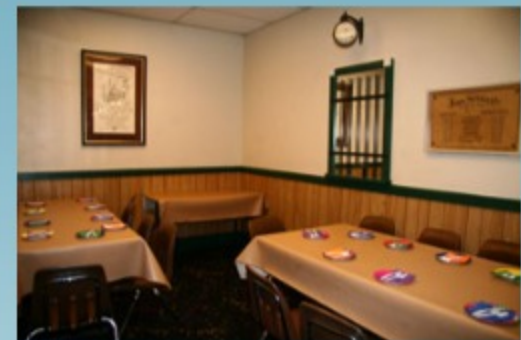

THE GOLDEN SKATE

Home Arena Information ▾ Skate Sale! 🔍

Photo Gallery

2701 Hooper Drive | San Ramon , CA 94583 | (925) 820-2525 | www.thegoldenskate.com

Easy to find: Exit highway 680 at Crow Canyon Rd.

Go West, then right onto San Ramon Valley Blvd. North 1/2 mile. Then left at Hooper Drive.