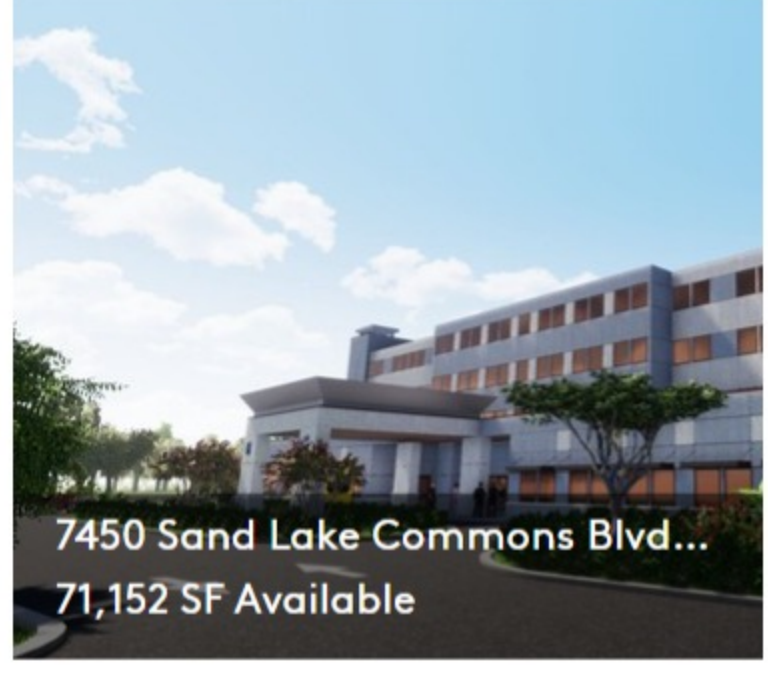

YOU MAY ALSO LIKE