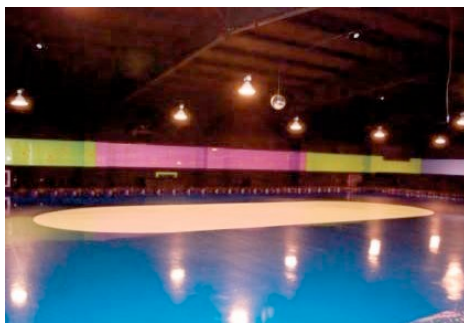

FOR SALE

14,000± SF RECREATION / SPORTS FACILITY

7189 ROCKBRIDGE ROAD, STONE MOUNTAIN, GA 30087

MK INDUSTRIES, LLC
6685 Peachtree Industrial Blvd
Doraville, GA 30360
Office: 770-368-3085