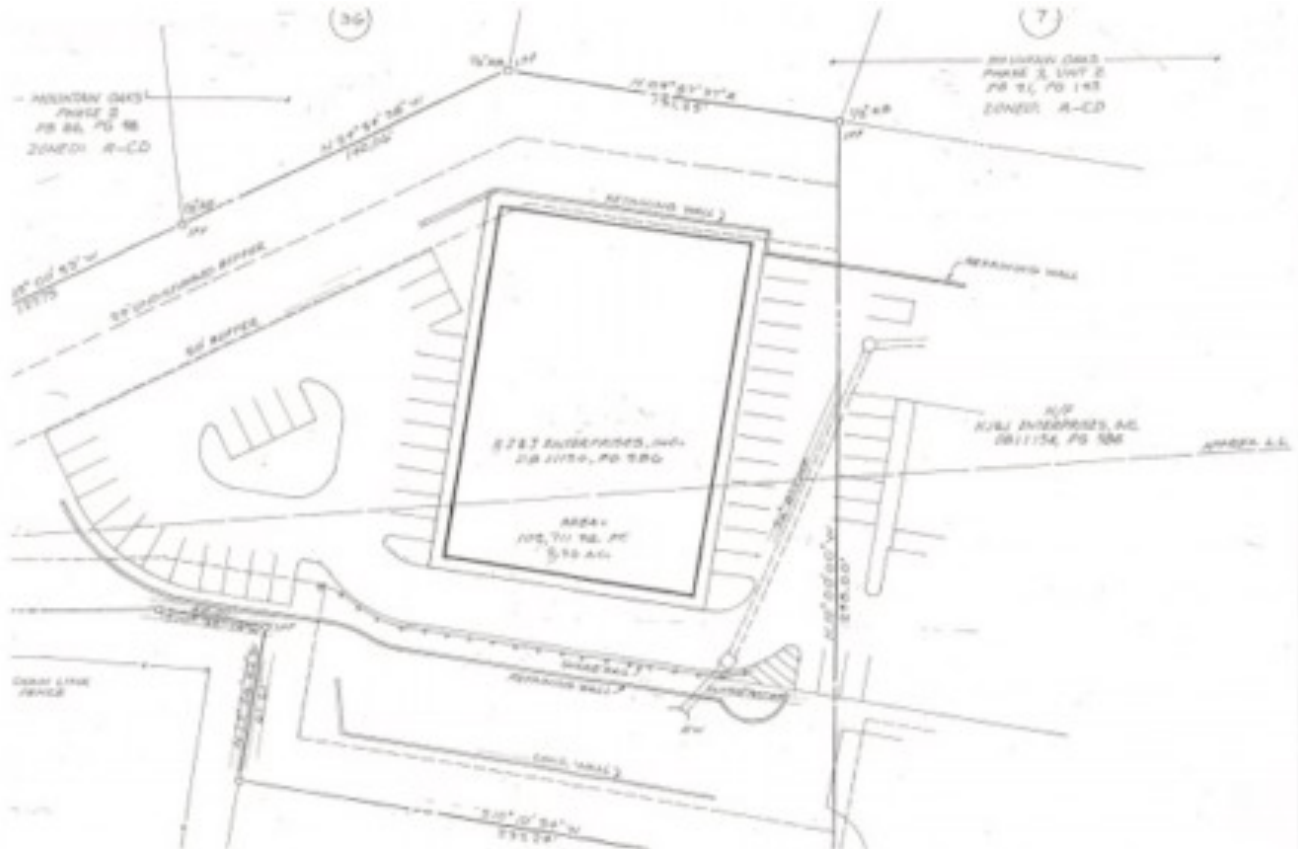

FOR SALE

14,000± SF RECREATION / SPORTS FACILITY

7189 ROCKBRIDGE ROAD, STONE MOUNTAIN, GA 30087

MK INDUSTRIES, LLC
6685 Peachtree Industrial Blvd
Doraville, GA 30360
Office: 770-368-3085