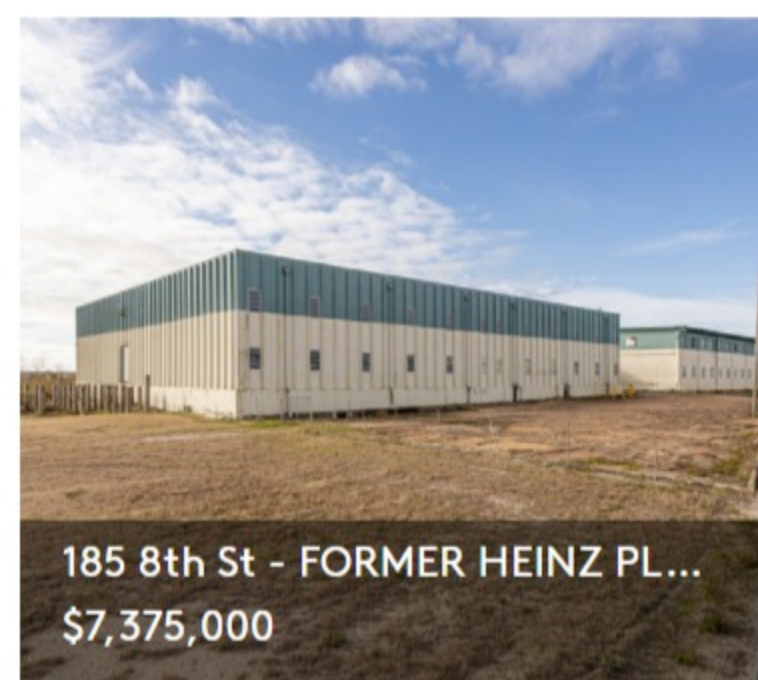

This Flex Property is no longer advertised on LoopNet.com.

9008 McLaurin St Bay Saint Louis, MS 39520

Flex Property For Sale

Flex Space / Mississippi / Bay Saint Louis / 9008 McLaurin St, Bay Saint Louis, MS 39520

YOU MAY ALSO LIKE

INVESTMENT HIGHLIGHTS

- Close proximity to Hwy 90

PROPERTY FACTS

Property Type	Flex	No. Stories	1
Property Subtype	Light Manufacturing	Year Built	1971
Building Class	C	No. Drive In/Grade-Level Doors	1
Lot Size	1.81 AC	Opportunity Zone	No
Rentable Building Area	14,000 SF		

Listing ID: 18526000 Date Created: 2/14/2020 Last Updated: 5/26/2021
Address: 9008 McLaurin St, Bay Saint Louis, MS

ABOUT 9008 MCLAURIN ST BAY SAINT LOUIS, MS 39520

Former skating rink, zoned commercial, large lot 144X157, High ceilings, plenty of parking,